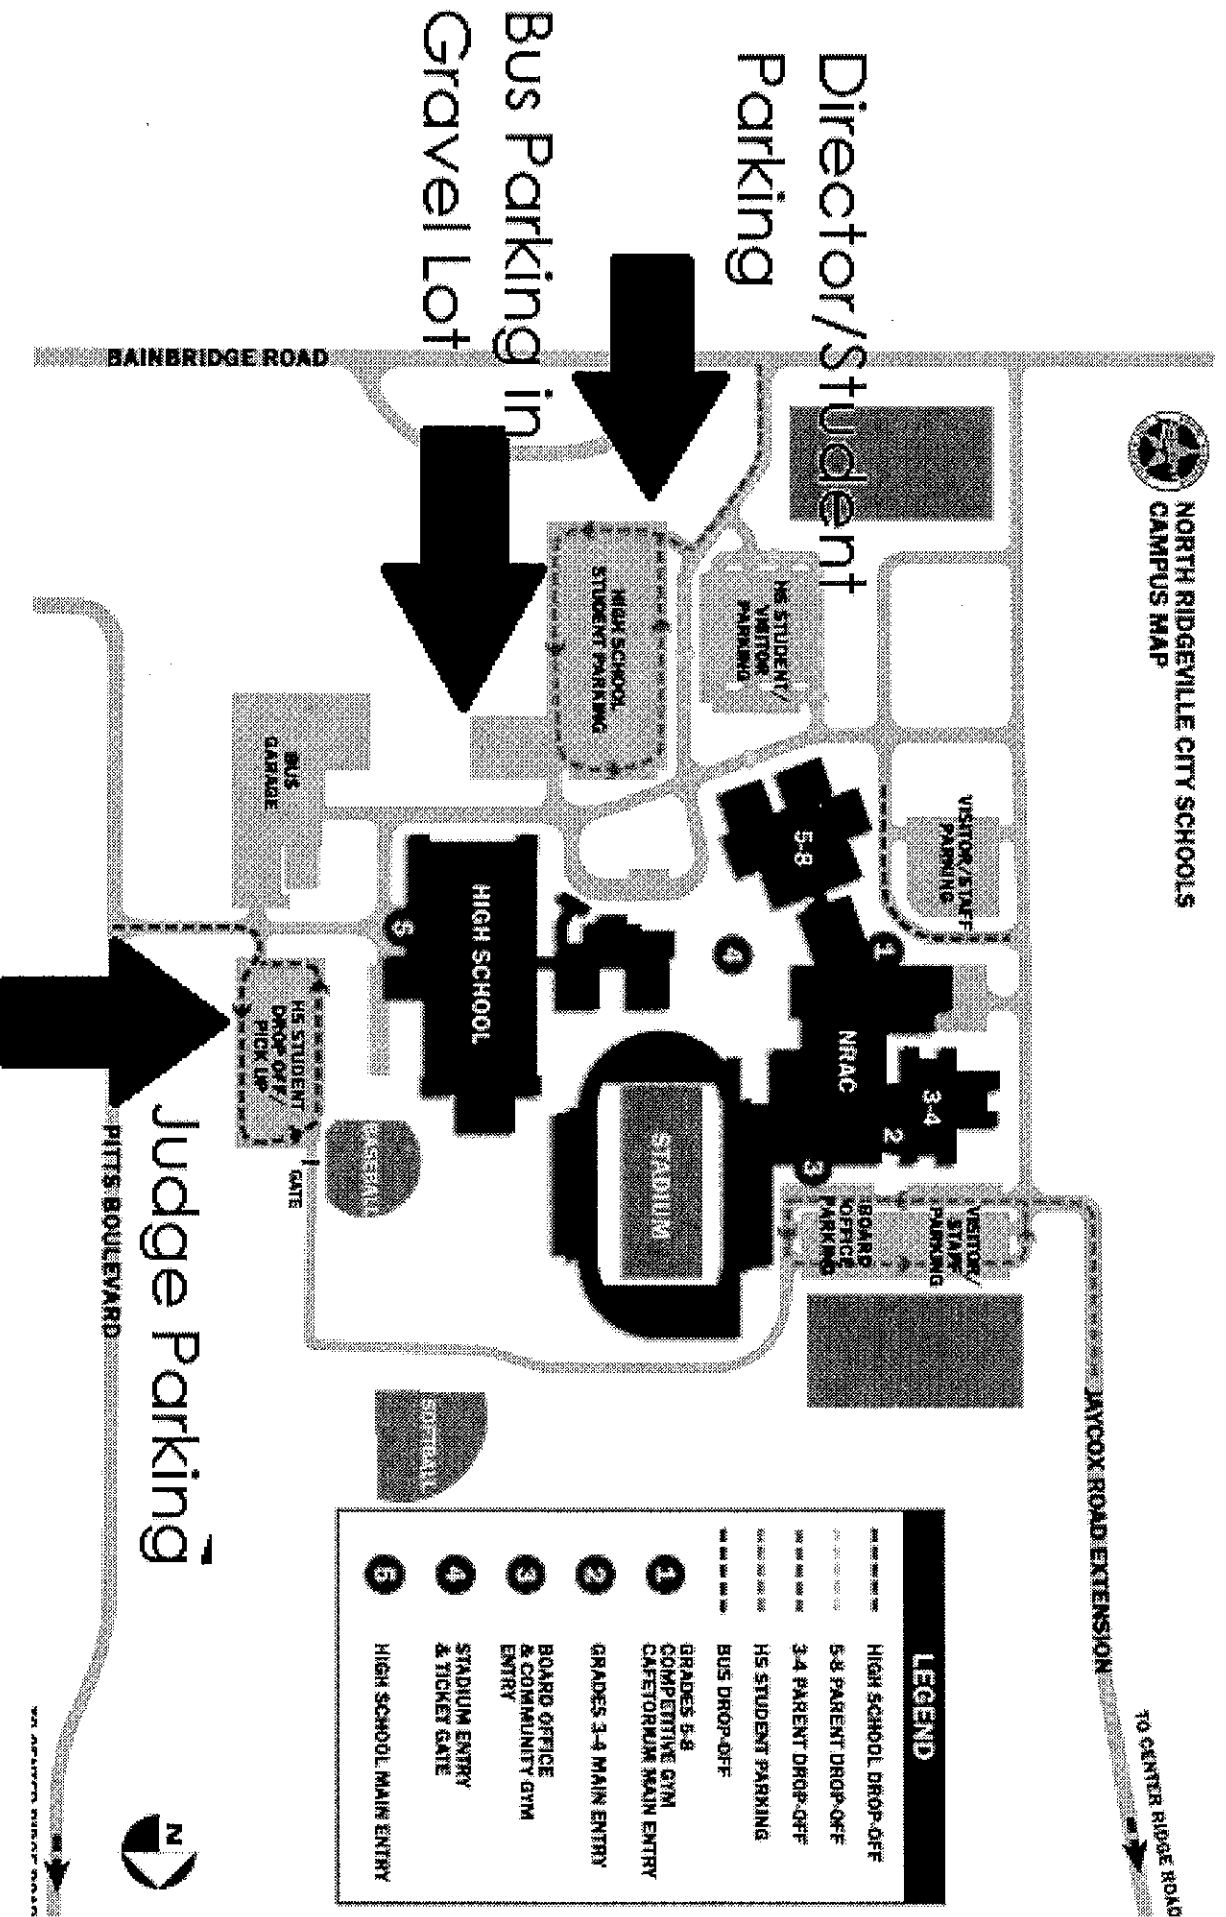

Piano Warm

Director's Room

enter here

Budget Room

percussion

Brass Woodwind

warm up

percussion warm up

voice WW

Vocal & String

warm up

NORTH RIDGEVILLE CITY SCHOOLS CAMPUS MAP

LEGEND	
	HIGH SCHOOL DROP-OFF
	5-8 PARENT DROP-OFF
	3-4 PARENT DROP-OFF
	HS STUDENT PARKING
	BUS DROP-OFF
	GRADES 5-8 COMPETITIVE GYM
	CAFE/TORUM MAIN ENTRY
	GRADES 3-4 MAIN ENTRY
	BOARD OFFICE & COMMUNITY GYM ENTRY
	STADIUM ENTRY & TICKET GATE
	HIGH SCHOOL MAIN ENTRY

SEE ADAPTIVE PARKING MAP